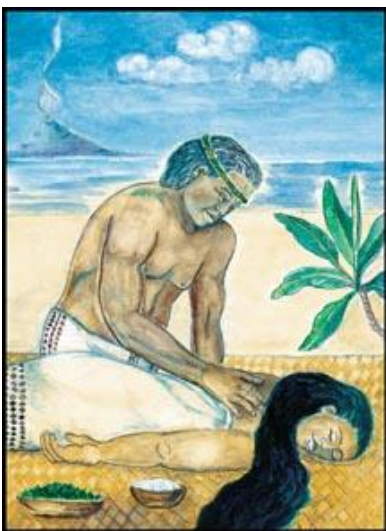

The Hawaiian lomi lomi massage is the ultimate in relaxation therapy and training is now available at Cosmetic Consultants Training Centre, Nottingham.

This full body massage transports you to the tropical shores of Hawaii. Taken from the ancient healers of Hawaii, this is a stunning deep tissue massage which is surprisingly gentle and can mobilise the joints, gently stretch the body and deeply relax the mind.

This massage is a free flowing style with the hands and forearms which mimic the ebb and flow of tropical waves. The beautiful, nurturing style of this massage makes it an instant favourite not only with clients but also therapists, making it yet more special and unique.

This one day course is taught with a maximum class size of 6 students - with all models, products, equipment & reading materials provided for you.

the **guild**
of Beauty Therapists

the **guild**
of Holistic Therapists

the **guild**
of Nail Technicians

COSMETIC CONSULTANTS BEAUTY THERAPY TRAINING

34 MILLICENT ROAD, WEST BRIDGFORD, NOTTINGHAM NG2 7PZ

T: (0115) 9818317 F: (0115) 9819681 Opening Hours: Monday to Friday 9.00am to 5.30pm

E: info@beauty-therapy-training.co.uk W: www.beauty-therapy-training.co.uk